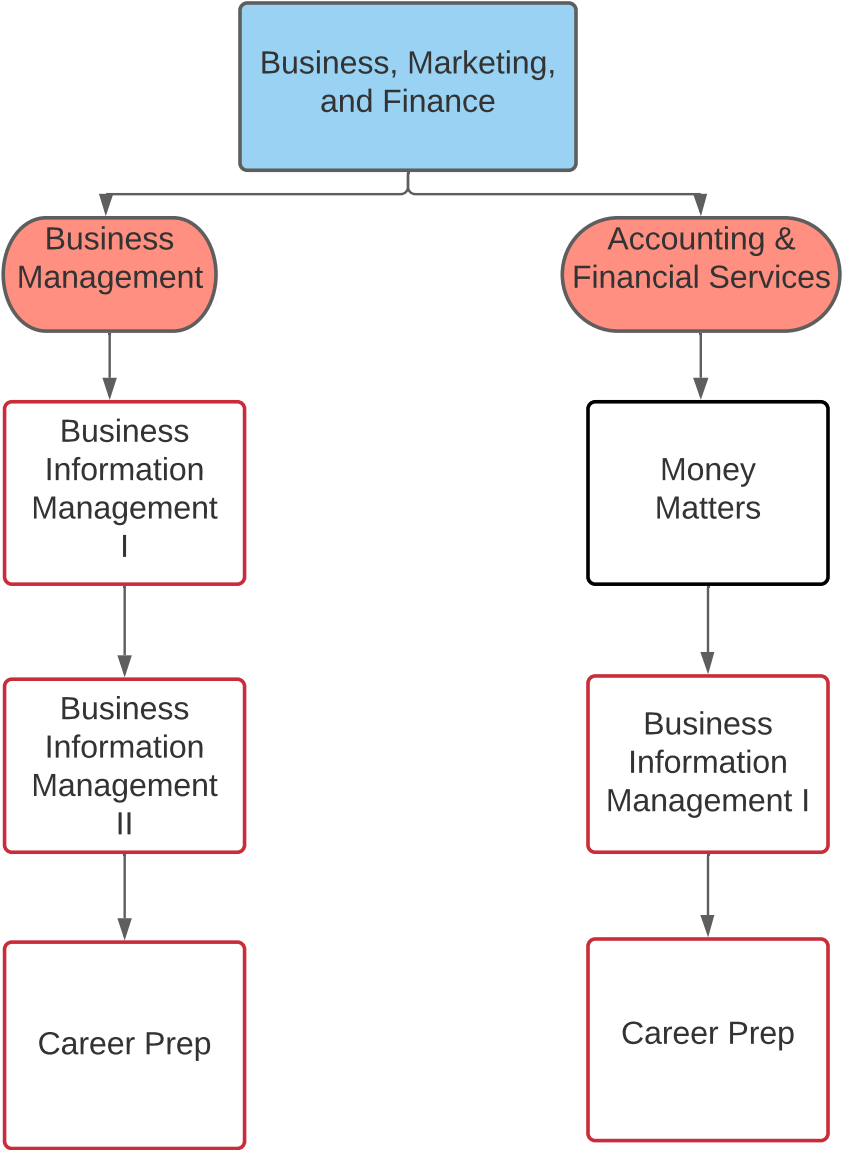

# Plainview ISD Business & Industry ASH Program Pathway 2022-23

BIM I and BIM II will be created as double block classes. This will allow for 3 classes which earn 5+ credits in the Business Mgt POS. The Accounting POS will provide 3 classes for 4+ credits. Both programs will achieve Completer Status for a student. Career Prep can be a single or double block class.